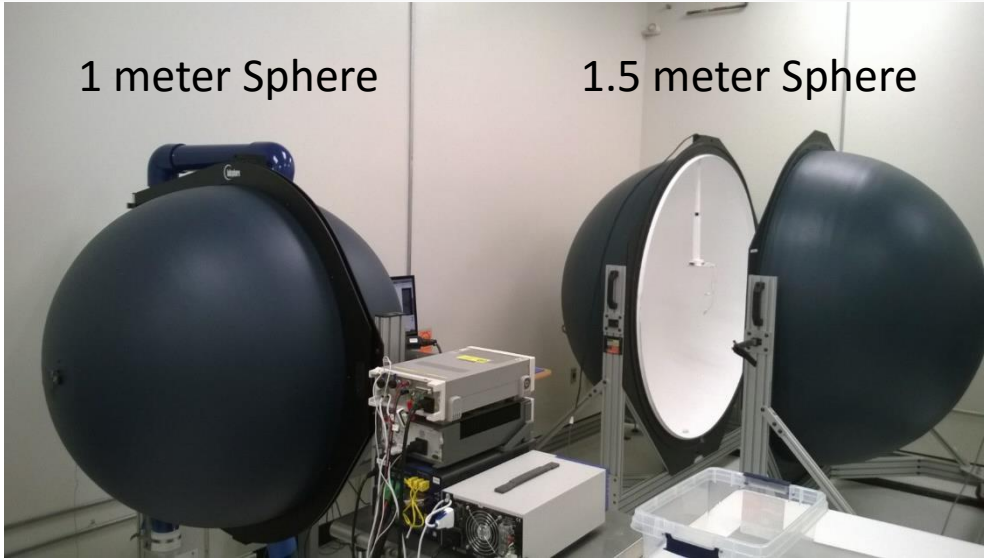

CSA Group Seattle Virtual Lab Tour

Welcome to CSA Group Seattle

ETIC Irradiance Chamber

LM80 Thermal Platform

LM80 Rack

Production Lab

LM80 Refrigeration Unit

Thermal Chamber

Refrigeration and Thermal Chamber

LM80 Lifetime Testing Lab

1 meter Sphere

1.5 meter Sphere

3 meter Sphere

200 mm Sphere

Sphere Lab

Type C 2-Axis Goniometer