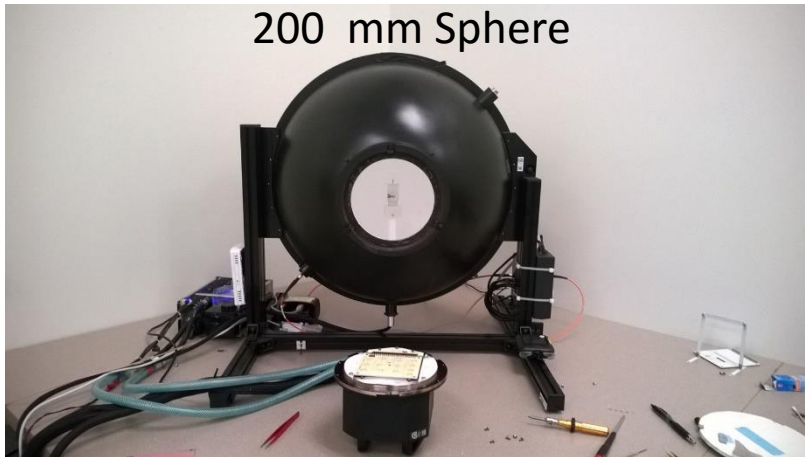

Refrigeration and Thermal Chamber

LM80 Lifetime Testing Lab

1 meter Sphere

1.5 meter Sphere

3 meter Sphere

200 mm Sphere

Sphere Lab

Type C 2-Axis Goniometer

Horticulture Irradiance Gantry Type C Moving Mirror Goniometer Type A Goniometer

Goniometer Lab

Display Test Setup
Optics Lab

Irradiance Calibration Station

Calibration Lab

CSA Group Seattle

14833 NE 87th St